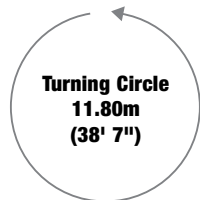

1860mm
excluding door mirrors

1530mm Front
1530mm Rear

1840mm

2750mm

4700mm

Turning Circle
11.80m
(38' 7")

Off-road Ability

Approach Angle	30.4°
Departure Angle	26.0°
Minimum Ground Clearance	211mm